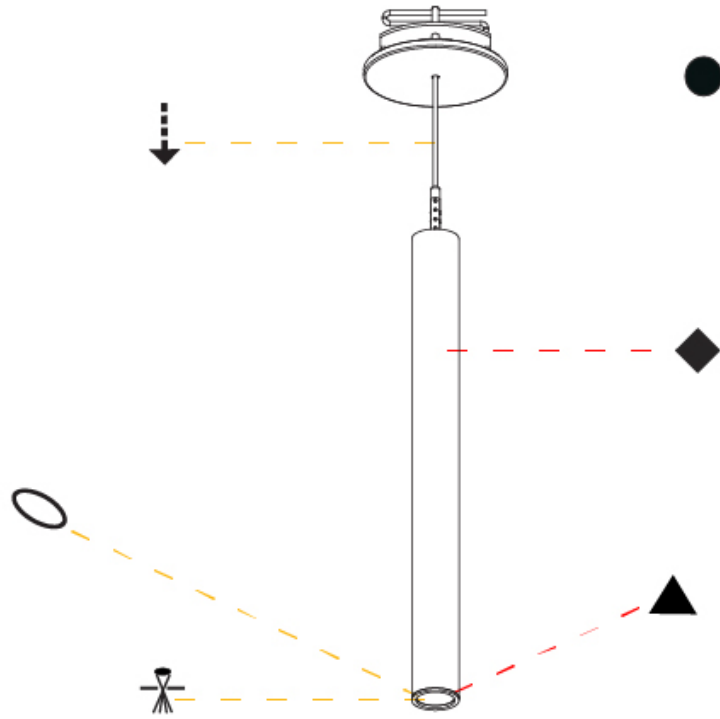

PHYSICAL

Shape: Cylinder
 Diameter (mm): 28
 Diameter (in): 1 1/8
 Height (mm): 300
 Height (in): 11 13/16
 Max. Overall Height (mm): 2300
 Max. Overall Height (in): 90 3/16
 Min. Recessing Depth (mm): 75
 Min. Recessing Depth (in): 2 15/16
 Light Distribution: Downlight
 Weight (kg): 0.63
 Weight (lbs): 1.39
 Diffuser: Shine Ring - Opal / Yellow / Orange / Red / Blue / Green
 Fixture Finish: SSR / BKV / CWI / CRY / HAB / UFT / ITA / RUA / FTG / MYG / LOD / PUS / FRO / FUP / KIA / POP / BLS / SPG / MEY / GOH / GUM / CHC / COM / ABZ / JAG / OBR / MOS / ROR
 Fixture Material: Aluminum
 Cable Details: 2000mm or 4000mm Black Cable
 Cut-out Measurements: 68mm / 2 11/16"

HANGOVER PLUG SHINE MONOPOINT RECESSED CANOPY SUSPENSION

A30843-

PROJECT
TYPE
SPECIFIER
QUANTITY
DATE

A

PROJECT	_____
TYPE	_____
SPECIFIER	_____
QUANTITY	_____
DATE	_____

HANGOVER PLUG SHINE MONOPOINT SURFACE CANOPY SUSPENSION

Shape: Cylinder
 Diameter (mm): 28
 Diameter (in): 1 1/8
 Height (mm): 300
 Height (in): 11 13/16
 Max. Overall Height (mm): 2300
 Max. Overall Height (in): 90 7/16
 Light Distribution: Downlight
 Weight (kg): 0.63
 Weight (lbs): 1.39
 Diffuser: Shine Ring - Opal / Yellow / Orange / Red / Blue / Green
 Fixture Finish: SSR / BKV / CWI / CRY / HAB / UFT / ITA / RUA / FTG / MYG / LOD / PUS / FRO / FUP / KIA / POP / BLS / SPG / MEY / GOH / GUM / CHC / COM / ABZ / JAG / OBR / MOS / ROR
 Fixture Material: Aluminum
 Cable Details: 2000mm or 4000mm Black Cable